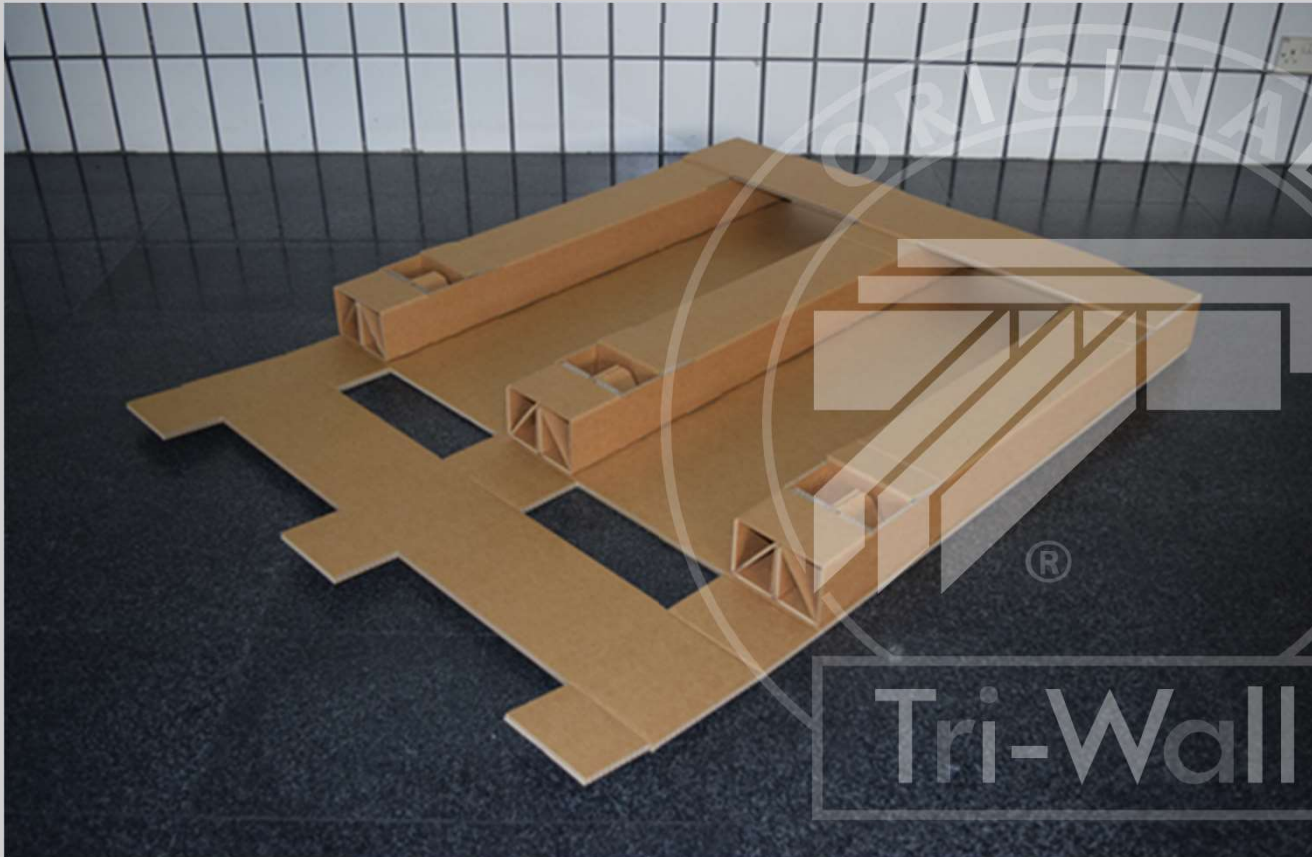

TRI-WALL ONE-EASY 2-WAY PAPER PALLET

SINGAPORE

TRI-WALL ONE-EASY 2-WAY PAPER PALLET

Over the years, disposal of waste material and the world heading towards how to be able to continue the re-using of waste material has been on going and intense in this topic.

Globally warming is an ongoing concern. The attitude of a business towards recycling and environment friendly has become a standard choice when choosing business partners.

Tri-Wall **ONE EASY** Paper Pallet provides the answer to this calling and provides retrieval, disposal cost cuts, and pressure resistance in strength and high quality of workmanship and durability.

TRI-WALL ONE-EASY 2-WAY PAPER PALLET

Environmentally Friendly

Wood, Plastic and Nails are not used to assemble **ONE-EASY** Paper Pallet thus making recycling and disposal EASY.

Disposal and Recycle Challenge – **ONE-EASY** Paper Pallet can solve your problem. All materials are corrugated paper material that are folded and self-locked into the paper runner.

It is simple and yet durable design since there is no plastic, wood or nails, there is no sorting out costs and thus making recycling very EASY.

TRI-WALL ONE-EASY 2-WAY PAPER PALLET

Strength

Tri-Wall **ONE-EASY** Paper Pallet is able to withstand more than 1000kg static load. It is suitable for one-way transport especially for air freight. The Weight of this 2-way is at 5.4kg