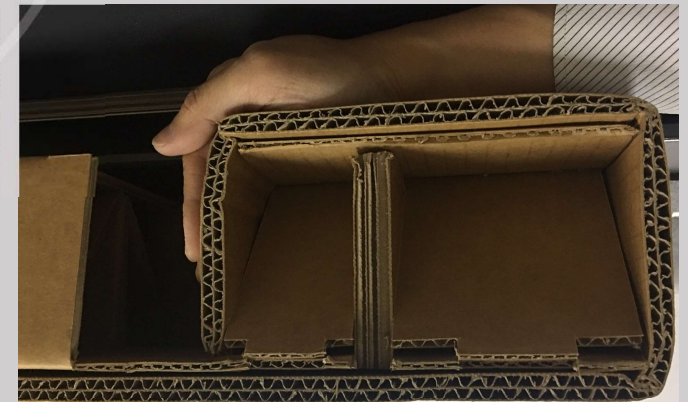

TRI-WALL ONE-EASY 2-WAY PAPER PALLET

Environmentally Friendly

Wood, Plastic and Nails are not used to assemble **ONE-EASY** Paper Pallet thus making recycling and disposal EASY.

Disposal and Recycle Challenge – **ONE-EASY** Paper Pallet can solve your problem. All materials are corrugated paper material that are folded and self-locked into the paper runner.

It is simple and yet durable design since there is no plastic, wood or nails, there is no sorting out costs and thus making recycling very EASY.

TRI-WALL ONE-EASY 2-WAY PAPER PALLET

Strength

Tri-Wall **ONE-EASY** Paper Pallet is able to withstand more than 1000kg static load. It is suitable for one-way transport especially for air freight. The Weight of this 2-way is at 5.4kg

ONE-EASY Paper Pallet has passed the test that it can withstand evenly pressure of up to 1000kg. High pressure resistance is proven.

The highlight of ONE-Easy Paper Pallet is that paper pallet no need fumigation and this is an added advantage for exporting to countries that are very stringent on wood materials.