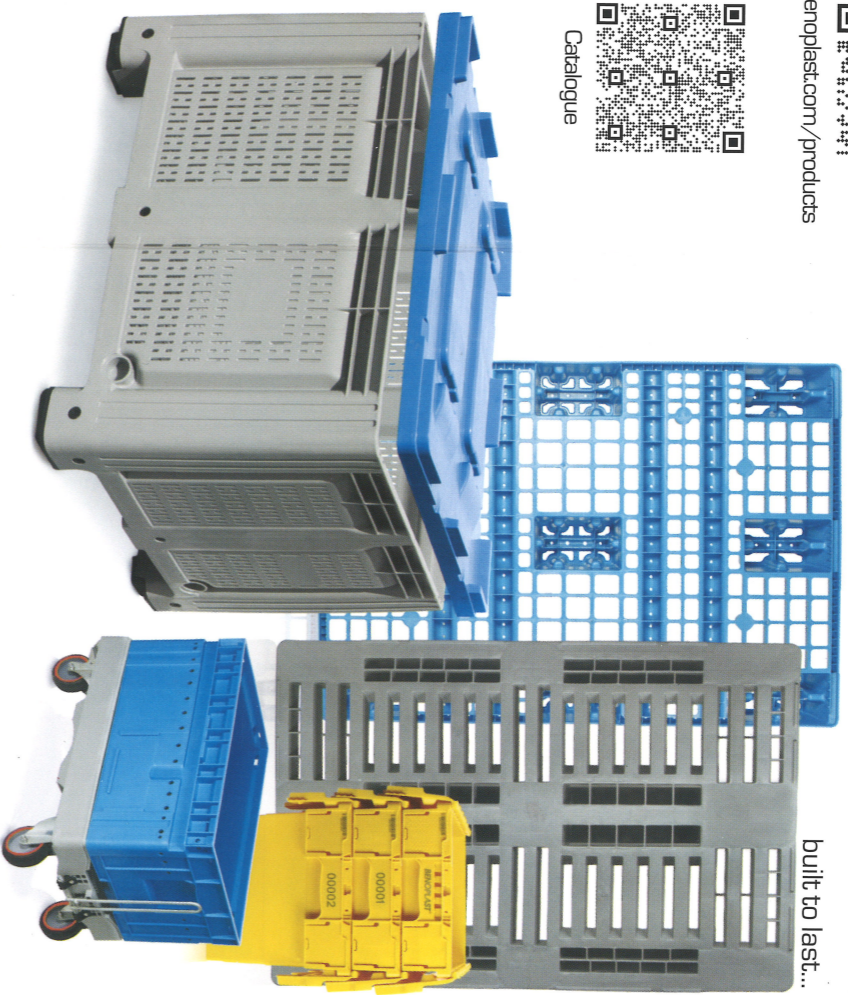

BENOPLAST®
www.benoplast.com

www.benoplast.com/products

Business card

Catalogue

built to last...