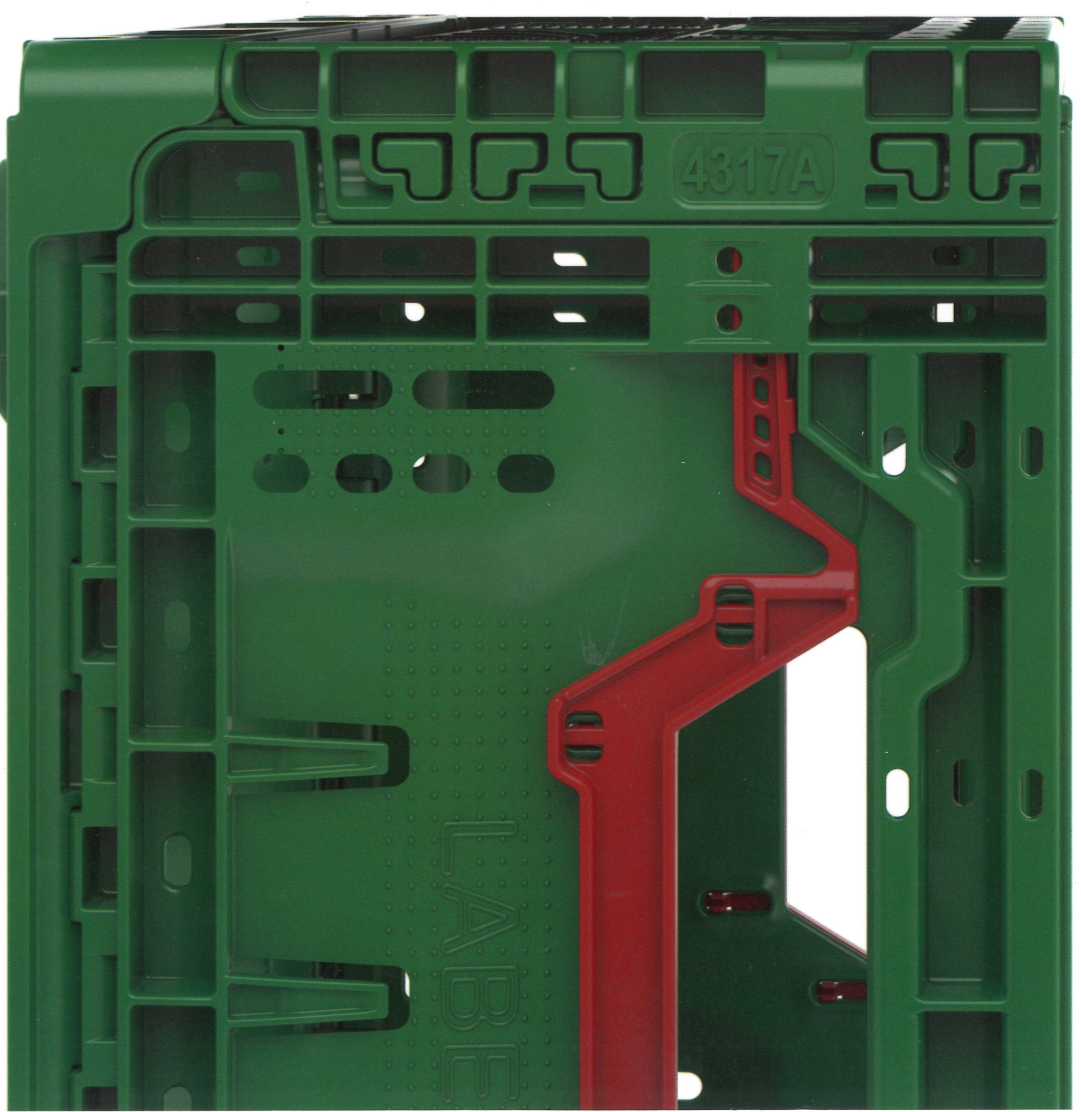

Catalogue

built to last...

info@benoplast.com

www.benoplast.com

B-4317 A

External Dimensions	: 400x300x170 (h)mm
Internal Dimensions	: 370x272x164 (h)mm
Folded Height	: 38 (h)mm Stacking height: 33 (h)mm
Weight	: 920 gr PPC (±3%)
Usable Volume	: 16,00 lt
Loading Quantities	: 100x120 Pallet Quantity: 700 Pieces 40HC Container Loading Quantity: 15,400 Pieces 20DC Container Loading Quantity: 6,000 Pieces

5.15/1

B-6412 A

External Dimensions	: 600x400x120 (h)mm
Internal Dimensions	: 570x368x114 (h)mm
Folded Height	: 39 (h)mm Stacking Height: 33 (h)mm
Weight	: 1,400 gr PPC (±3%)
Usable Volume	: 22,65 lt
Loading Quantities	: 100x120 Pallet Quantity: 350 Pieces 40HC Container Loading Quantity: 7,700 Pieces 20DC Container Loading Quantity: 3,000 Pieces

3.64/1

B-6417 A

External Dimensions	: 600x400x170 (h)mm
Internal Dimensions	: 570x368x164 (h)mm
Folded Height	: 39 (h)mm Stacking Height: 33 (h)mm
Weight	: 1,625 gr PPC (±3%)
Usable Volume	: 33,15 lt
Loading Quantities	: 100x120 Pallet Quantity: 350 Pieces 40HC Container Loading Quantity: 7,700 Pieces 20DC Container Loading Quantity: 3,000 Pieces

5.15/1

B-6420 A

External Dimensions	: 600x400x200 (h)mm
Internal Dimensions	: 570x368x194 (h)mm
Folded Height	: 39 (h)mm Stacking Height: 33 (h)mm
Weight	: 1,740 gr PPC (±3%)
Usable Volume	: 39,45 lt
Loading Quantities	: 100x120 Pallet Quantity: 350 Pieces 40HC Container Loading Quantity: 7,700 Pieces 20DC Container Loading Quantity: 3,000 Pieces